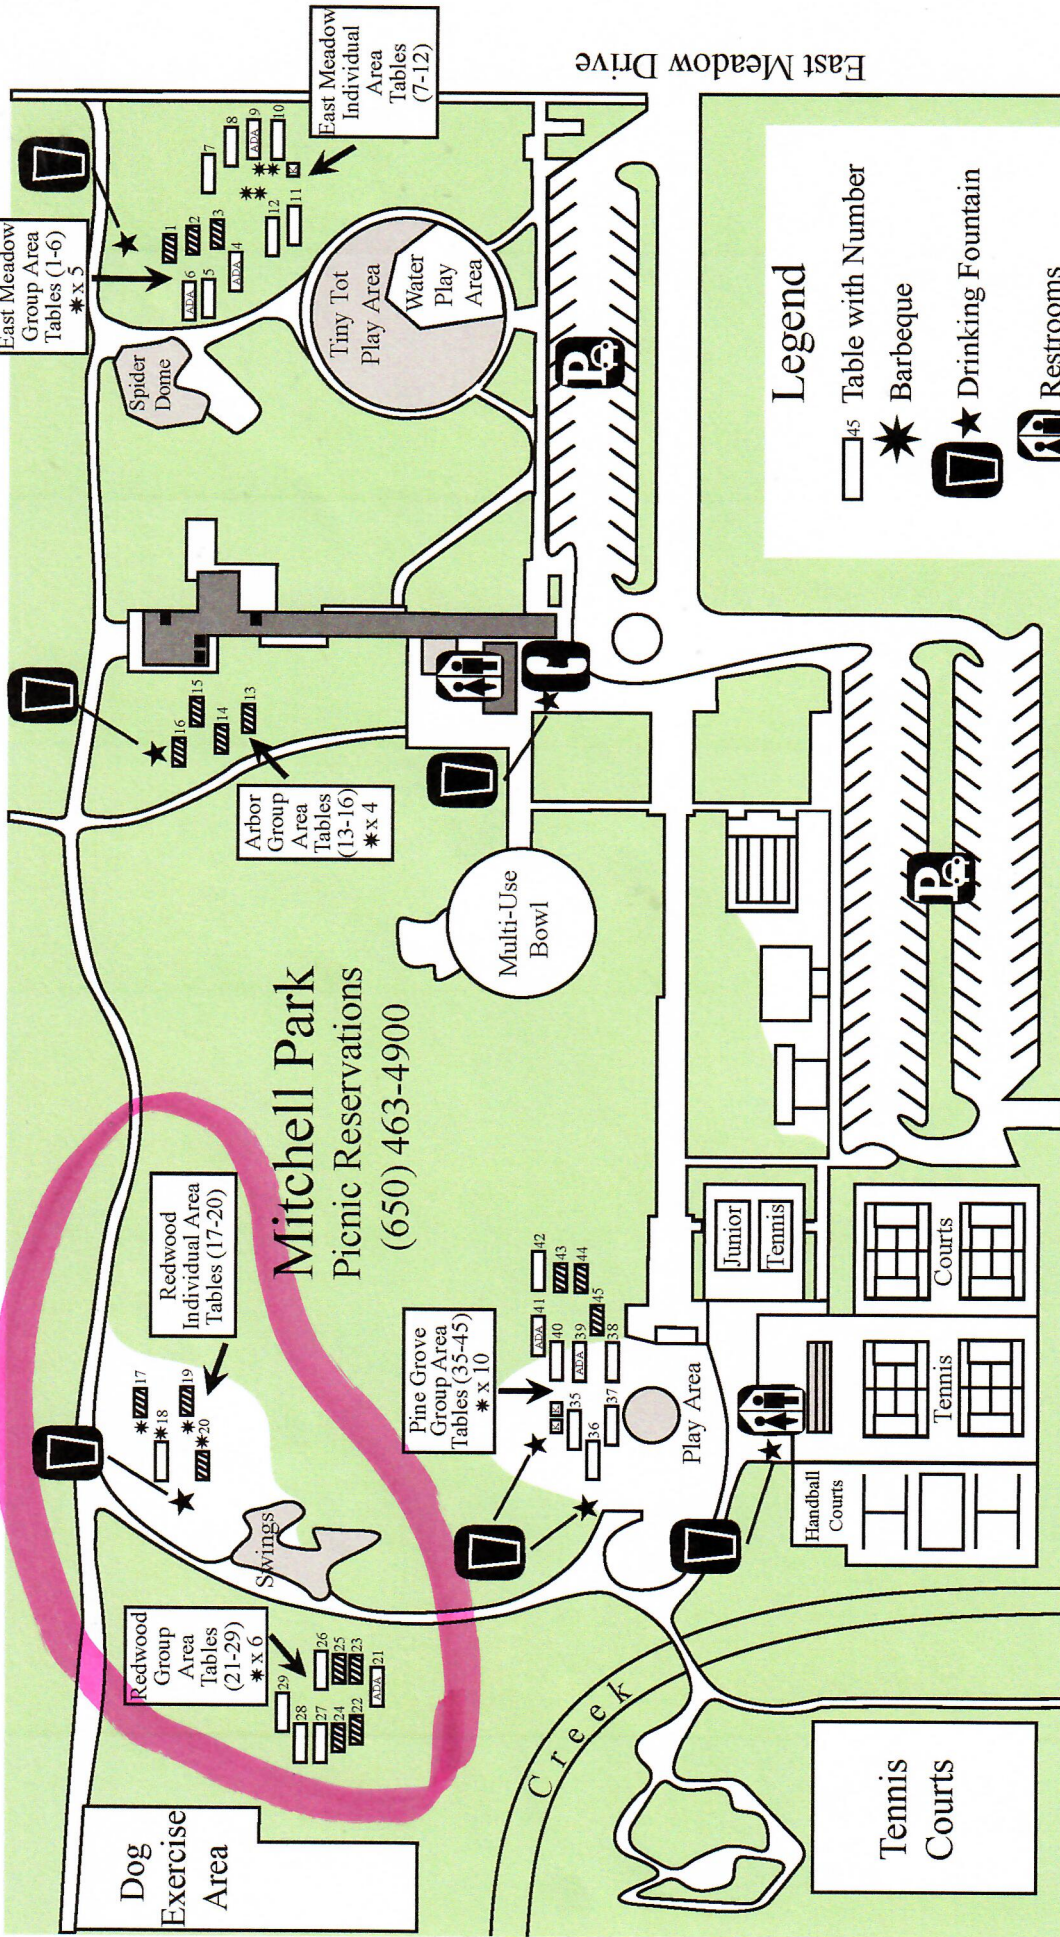

Jane Lathrop Stanford Middle School

Fairmeadow Elementary School

East Meadow Drive

Middlefield Road

## Legend

- Table with Number
- Barbeque
- Drinking Fountain
- Restrooms
- Pay Phone
- Parking
- Table Seats 8-10
- Table Seats 8
- Kiddie Table
- Game Table (non-reservable)
- ADA Table is Wheelchair Accessible

Community Center →

Mitchell Park Library →

\* Map Not to Scale\*